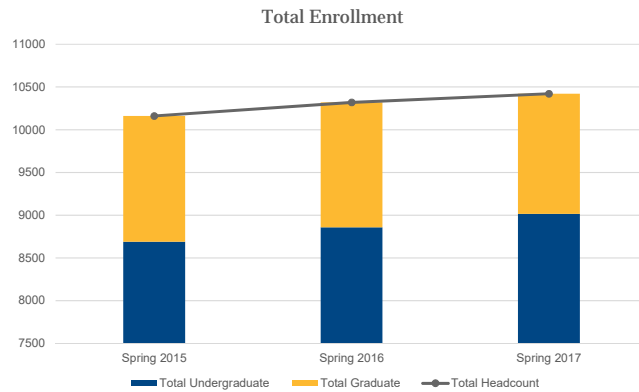

SPRING ENROLLMENT UPDATE

Erin Hill Hart
Associate Vice Provost for Enrollment Management

February 17, 2017
Board of Trustees | University Affairs Committee

Spring 2017

Total Enrollment

Headcount

*Unofficial as of 1/25/17. Official census figures are forthcoming from IR.

New Student Enrollment

Undergraduate

*Unofficial as of 1/25/17. Official census figures are forthcoming from IR.

Enrollment by Classification

Undergraduate

Enrollment by Classification

Graduate

Enrollment by College