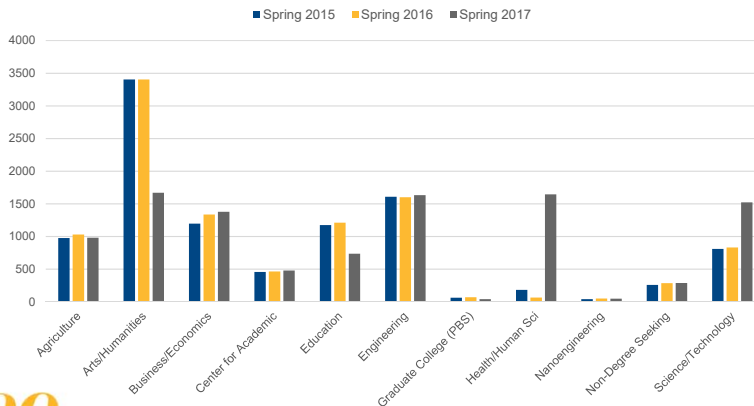

New Student Enrollment

Undergraduate

*Unofficial as of 1/25/17. Official census figures are forthcoming from IR.

Enrollment by Classification

Undergraduate

Enrollment by Classification

Graduate

Enrollment by College

Total Enrollment by College*

*Previous year comparisons reflect "old" academic structure. Spring 2017 is using the reorganized academic structure.

Fall 2017 Preview

New Student Admissions Funnel

- Applications
- Admits
- Intent to Enroll