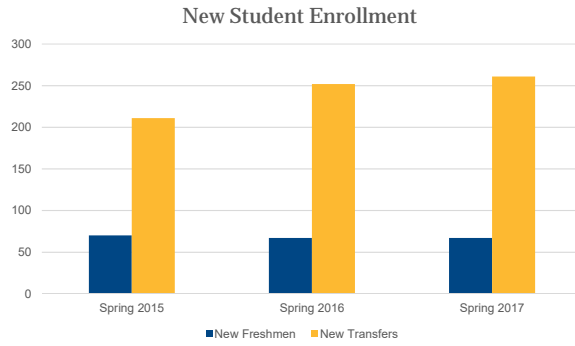

New Student Enrollment

Undergraduate