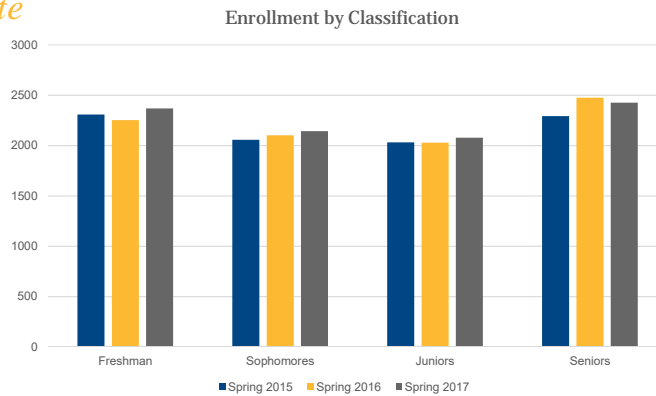

SPRING ENROLLMENT UPDATE

Erin Hill Hart
Associate Vice Provost for Enrollment Management

February 17, 2017
Board of Trustees | University Affairs Committee

Spring 2017

Total Enrollment

Headcount

*Unofficial as of 1/25/17. Official census figures are forthcoming from IR.

New Student Enrollment

Undergraduate

*Unofficial as of 1/25/17. Official census figures are forthcoming from IR.

Enrollment by Classification

Undergraduate

Enrollment by Classification

Graduate

Enrollment by College

Total Enrollment by College*

*Previous year comparisons reflect "old" academic structure. Spring 2017 is using the reorganized academic structure.

Fall 2017 Preview

New Student Admissions Funnel

- Applications
- Admits
- Intent to Enroll