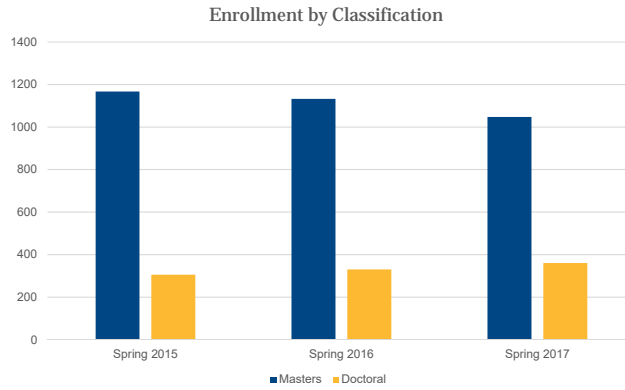

SPRING ENROLLMENT UPDATE

Erin Hill Hart
Associate Vice Provost for Enrollment Management

February 17, 2017
Board of Trustees | University Affairs Committee

Spring 2017

Total Enrollment

Headcount

*Unofficial as of 1/25/17. Official census figures are forthcoming from IR.

New Student Enrollment

Undergraduate

*Unofficial as of 1/25/17. Official census figures are forthcoming from IR.

Enrollment by Classification

Undergraduate

Enrollment by Classification

Graduate

Enrollment by College

Total Enrollment by College*

*Previous year comparisons reflect "old" academic structure. Spring 2017 is using the reorganized academic structure.

Fall 2017 Preview

New Student Admissions Funnel

- Applications
- Admits
- Intent to Enroll