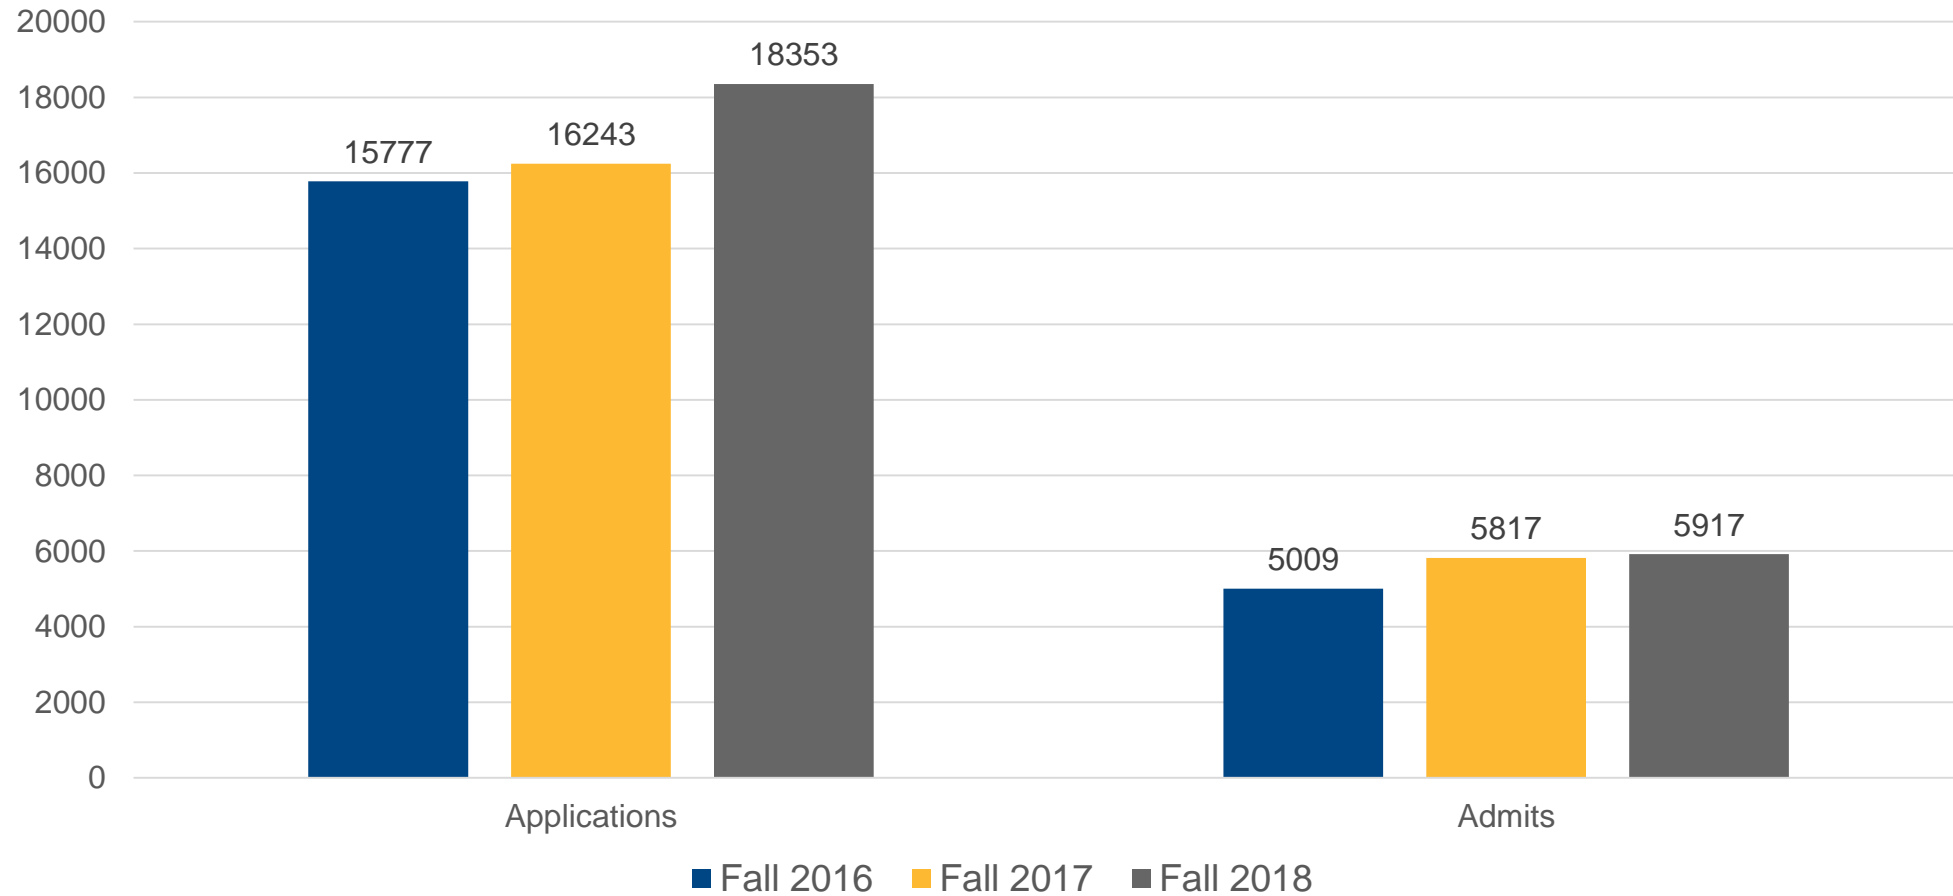

New Freshmen Admissions Activity

New Transfer Admissions Activity

Graduate Enrollment Update

Admissions Fall 2018

Masters	Fall 2017	Fall 2018
Applications	788	793
Admits	370	380
Intent to Enroll	242	288

Doctoral	Fall 2017	Fall 2018
Applications	232	234
Admits	101	97
Intent to Enroll	73	61

* As of Apr 6, 2018

Total Graduate Admissions Activity

Registration activity for current students

- Regular registration period for fall ended on Monday.
- Registration is ahead compared to same point-in-time last year.
- Partner with colleges and academic departments for monitoring of first-time, full-time student registration.