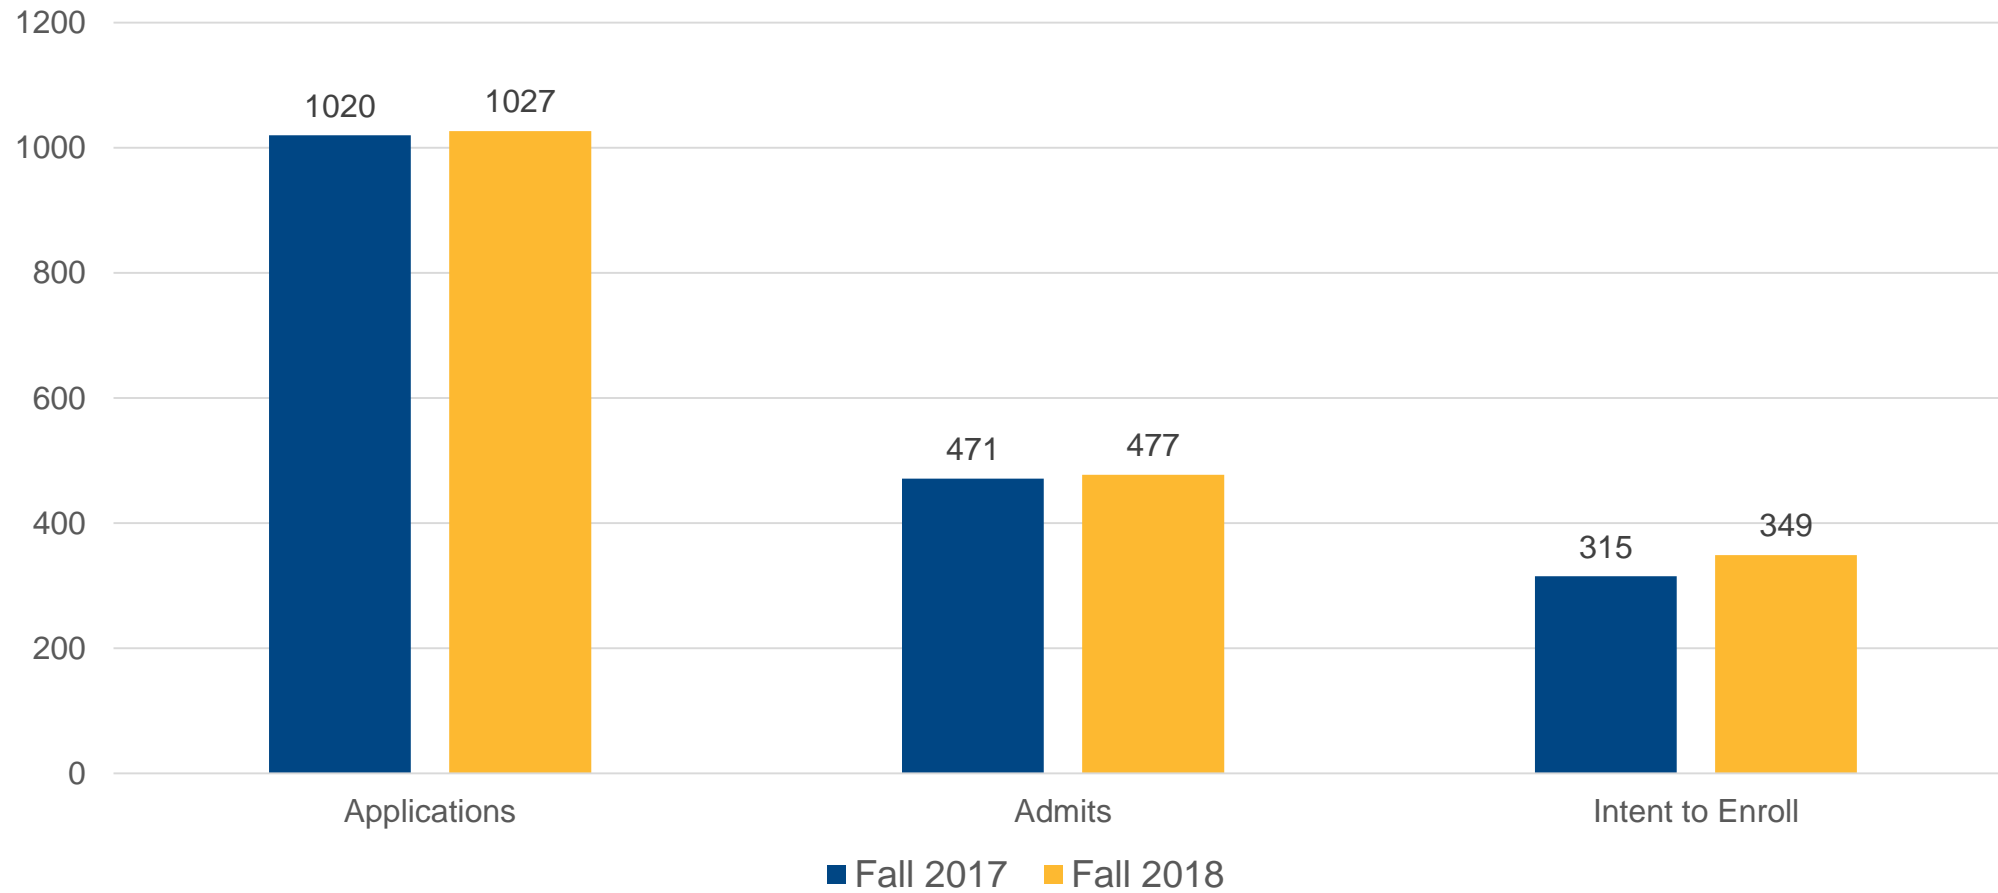

New Freshmen Admissions Activity

New Transfer Admissions Activity

Graduate Enrollment Update

Admissions Fall 2018

Masters	Fall 2017	Fall 2018
Applications	788	793
Admits	370	380
Intent to Enroll	242	288

Doctoral	Fall 2017	Fall 2018
Applications	232	234
Admits	101	97
Intent to Enroll	73	61

* As of Apr 6, 2018

Total Graduate Admissions Activity

Registration activity for current students

- Regular registration period for fall ended on Monday.
- Registration is ahead compared to same point-in-time last year.
- Partner with colleges and academic departments for monitoring of first-time, full-time student registration.