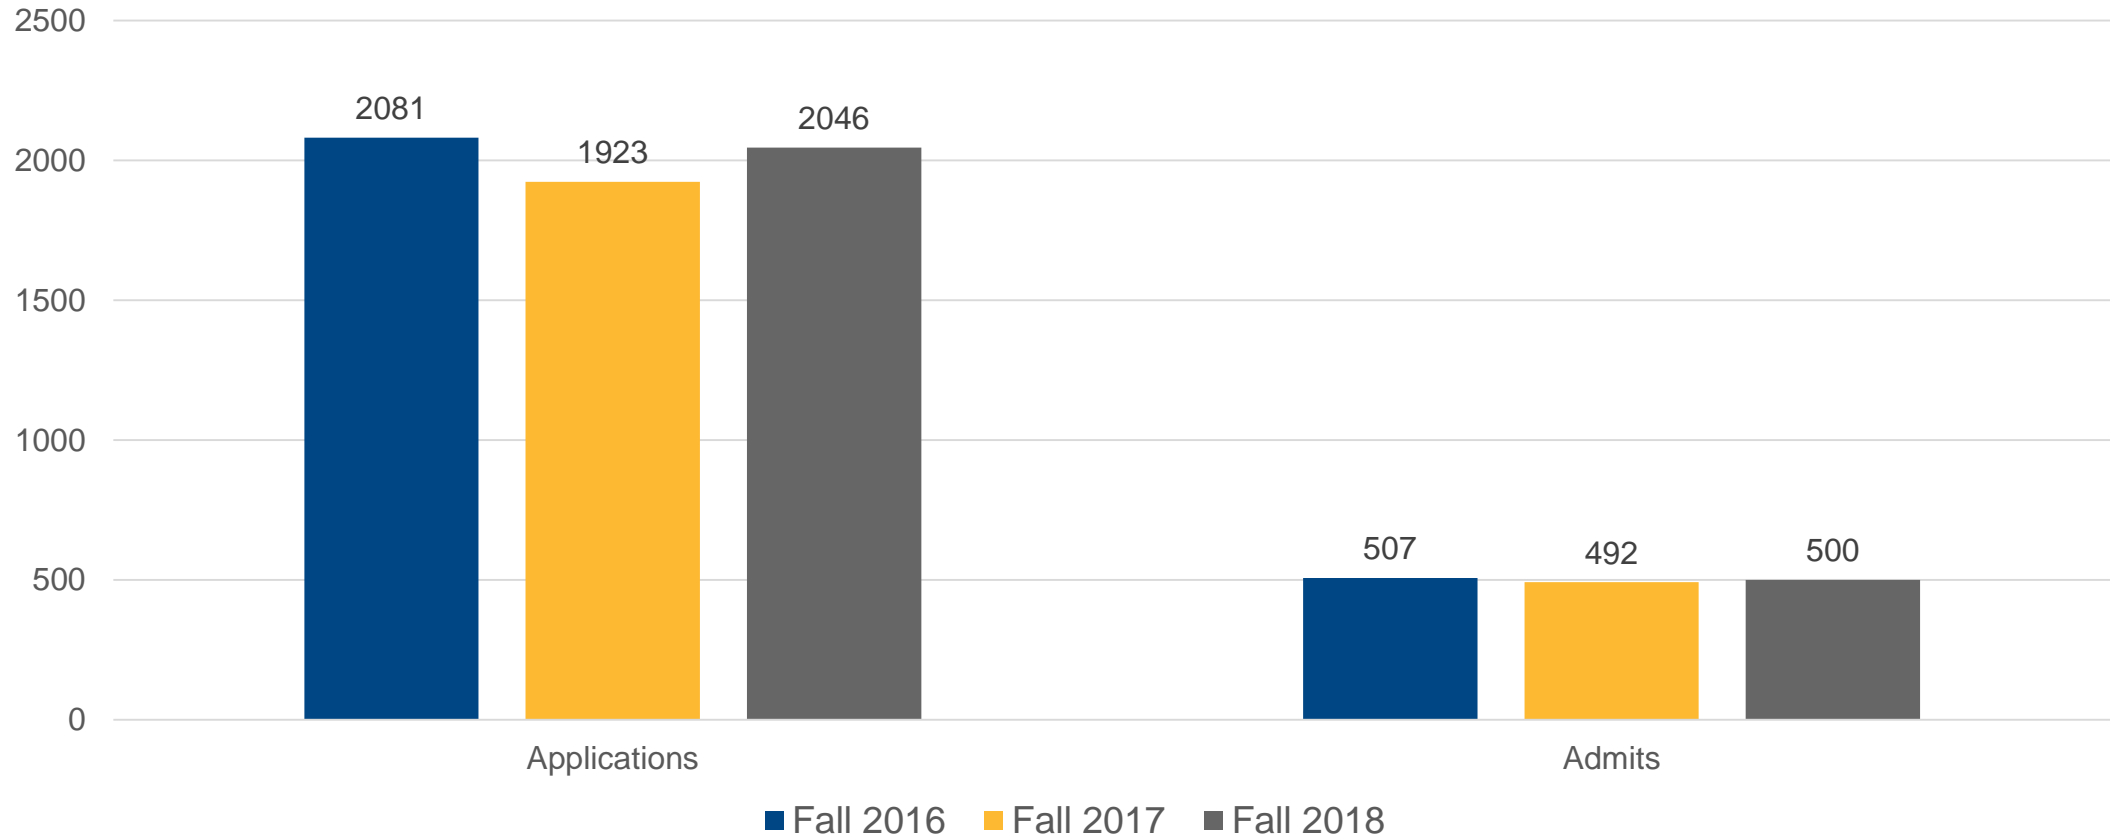

NORTH CAROLINA AGRICULTURAL
AND TECHNICAL STATE UNIVERSITY

ENROLLMENT UPDATE

Erin Hill Hart

Associate Vice Provost for Enrollment Management

April 27, 2018

Board of Trustees | University Affairs Committee

AGGIES **DO**

New Freshmen Admissions Activity

New Transfer Admissions Activity

Graduate Enrollment Update

Admissions Fall 2018

Masters	Fall 2017	Fall 2018
Applications	788	793
Admits	370	380
Intent to Enroll	242	288

Doctoral	Fall 2017	Fall 2018
Applications	232	234
Admits	101	97
Intent to Enroll	73	61

* As of Apr 6, 2018

Total Graduate Admissions Activity

Registration activity for current students

- Regular registration period for fall ended on Monday.
- Registration is ahead compared to same point-in-time last year.
- Partner with colleges and academic departments for monitoring of first-time, full-time student registration.