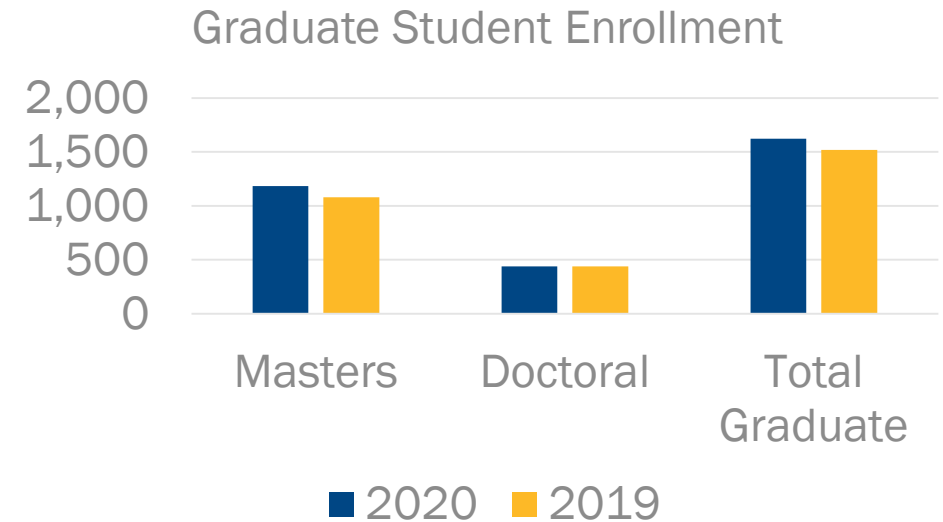

ENROLLED GRADUATE STUDENTS

	2020	2019	Difference 20 to 19	% Difference 20 to 19
Masters	1,182	1,079	103	9.55%
Doctoral	439	437	2	0.46%
UNC Exchange	2	1	1	100.00%
Total Graduate	1,623	1,517	106	6.99%