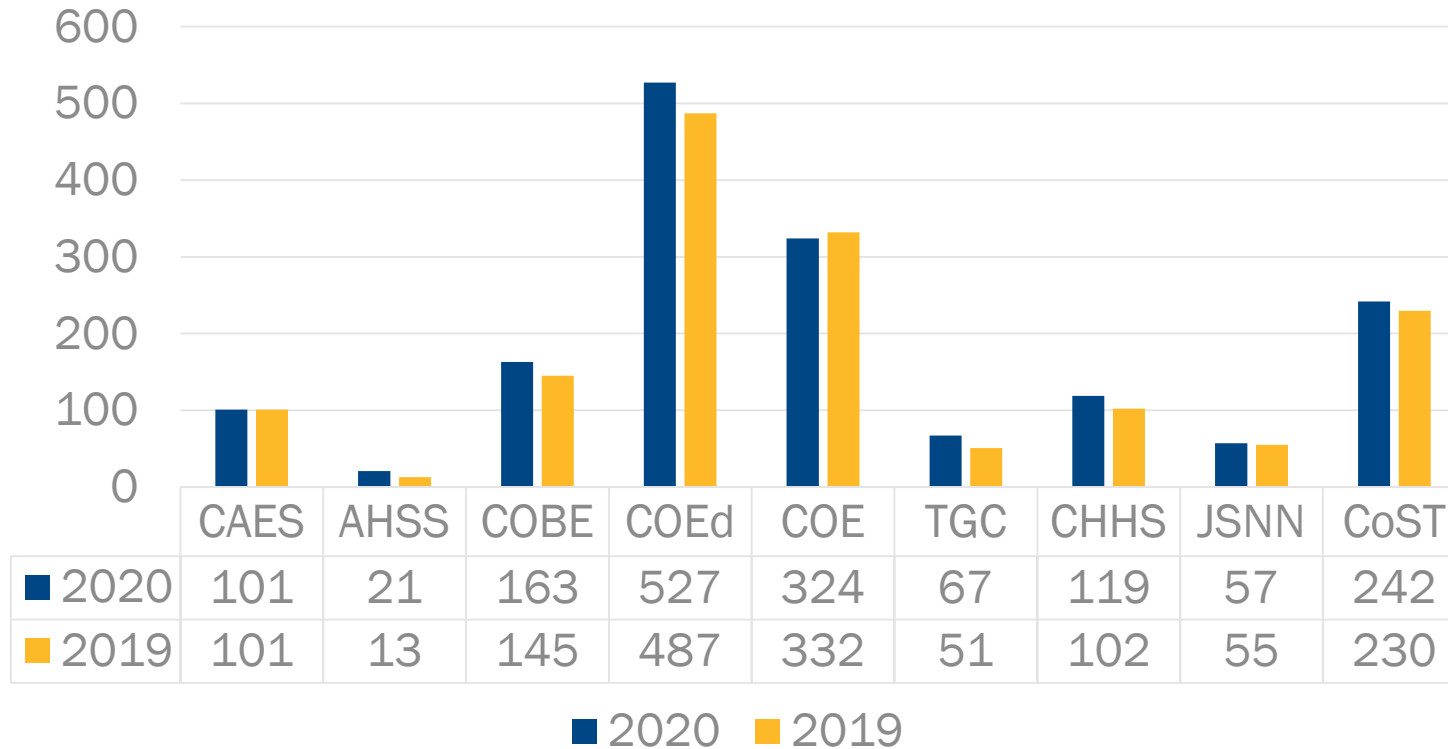

GRADUATE STUDENT ENROLLMENT BY COLLEGE

Graduate Enrollment By College