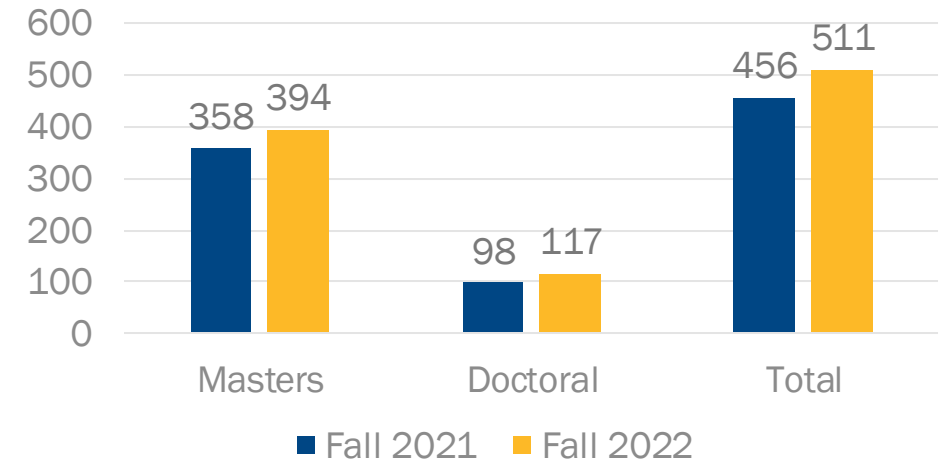

As of 3/31/22

IS Admit: 5344
OS Admit: 7819

NEW TRANSFER ADMISSIONS SUMMARY

As of 3/31/2022

Fall 2022 New Transfer Admissions

GRADUATE ENROLLMENT UPDATE

AGG
IES DO

Clay Gloster, Jr.
Vice Provost for Graduate Research and Dean of the Graduate College
Board of Trustees Meeting
04/22/2022

ADMISSIONS ACTIVITY

As of April 1, 2022

Applications

Admits

Intent to Enroll

ADMISSIONS ACTIVITY

As of April 1, 2022

Applications Fall 2021 - Fall 2022