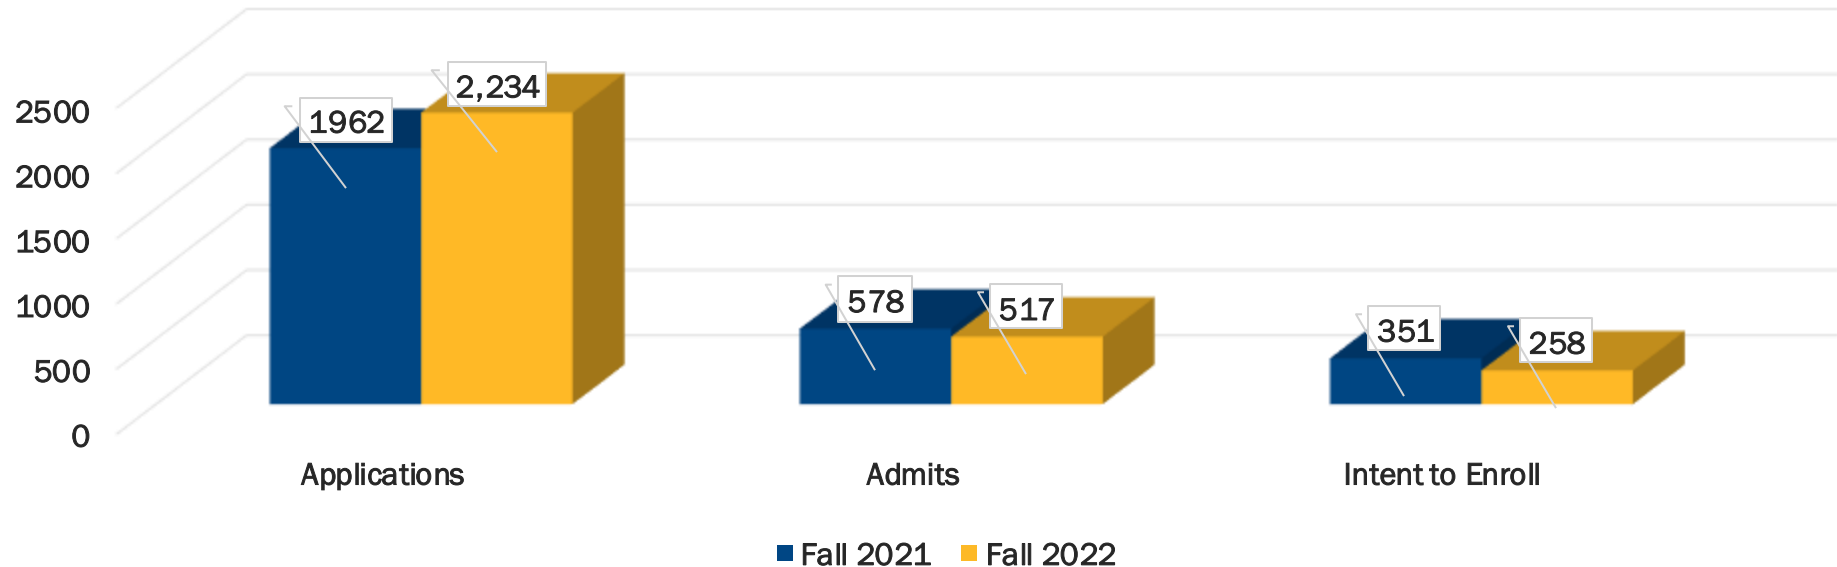

As of 3/31/22

IS Admit: 5344
OS Admit: 7819

NEW TRANSFER ADMISSIONS SUMMARY

As of 3/31/2022

Fall 2022 New Transfer Admissions

GRADUATE ENROLLMENT UPDATE

AGG
IES DO

Clay Gloster, Jr.
Vice Provost for Graduate Research and Dean of the Graduate College
Board of Trustees Meeting
04/22/2022

ADMISSIONS ACTIVITY

As of April 1, 2022

Applications

Admits

Intent to Enroll

ADMISSIONS ACTIVITY

As of April 1, 2022

Applications Fall 2021 - Fall 2022