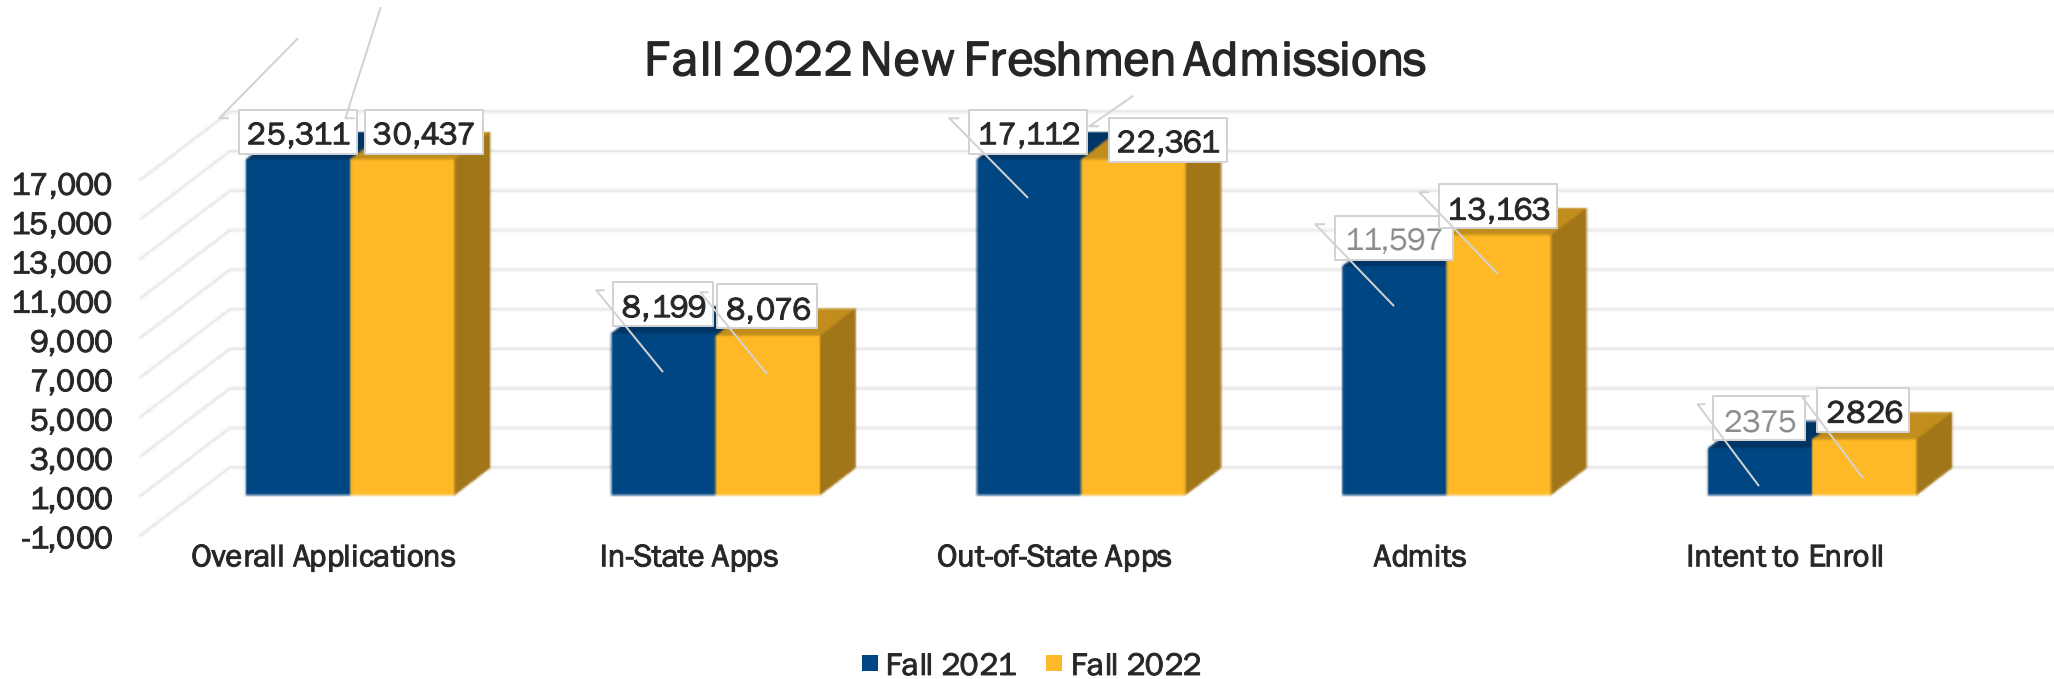

ENROLLMENT UPDATES FALL 2022

Dr. Dawn M. Nail, Interim Associate Vice Provost for Enrollment Management

Dr. Clay Gloster, Vice Provost for Graduate Research/Dean of The Graduate College

April 22, 2022

NEW FRESHMEN ADMISSIONS SUMMARY

As of 3/31/22

IS Admit: 5344
OS Admit: 7819

NEW TRANSFER ADMISSIONS SUMMARY

As of 3/31/2022

Fall 2022 New Transfer Admissions

GRADUATE ENROLLMENT UPDATE

AGG
IES DO

Clay Gloster, Jr.
Vice Provost for Graduate Research and Dean of the Graduate College
Board of Trustees Meeting
04/22/2022

ADMISSIONS ACTIVITY

As of April 1, 2022

Applications

Admits

Intent to Enroll

ADMISSIONS ACTIVITY

As of April 1, 2022

Applications Fall 2021 - Fall 2022