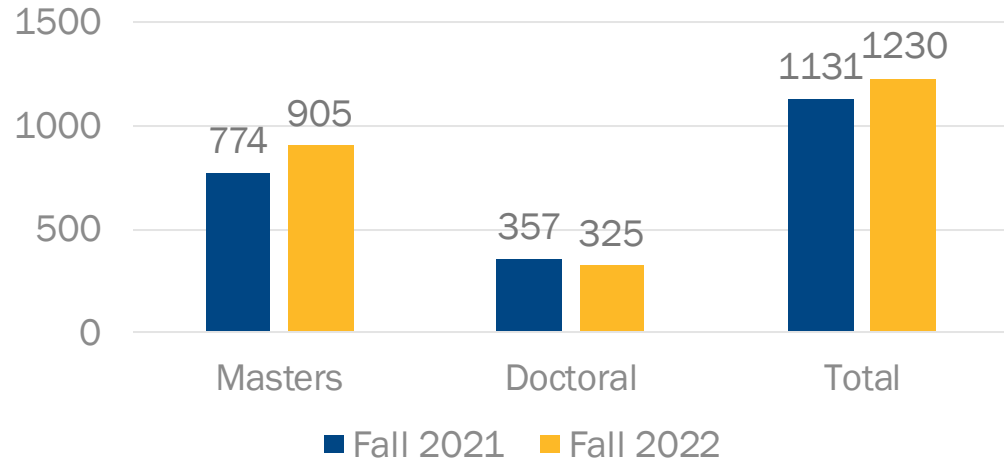

As of 3/31/22

IS Admit: 5344
OS Admit: 7819

NEW TRANSFER ADMISSIONS SUMMARY

As of 3/31/2022

Fall 2022 New Transfer Admissions

GRADUATE ENROLLMENT UPDATE

AGG
IES DO

Clay Gloster, Jr.
Vice Provost for Graduate Research and Dean of the Graduate College
Board of Trustees Meeting
04/22/2022

ADMISSIONS ACTIVITY

As of April 1, 2022

Applications

Admits

Intent to Enroll

ADMISSIONS ACTIVITY

As of April 1, 2022

Applications Fall 2021 - Fall 2022