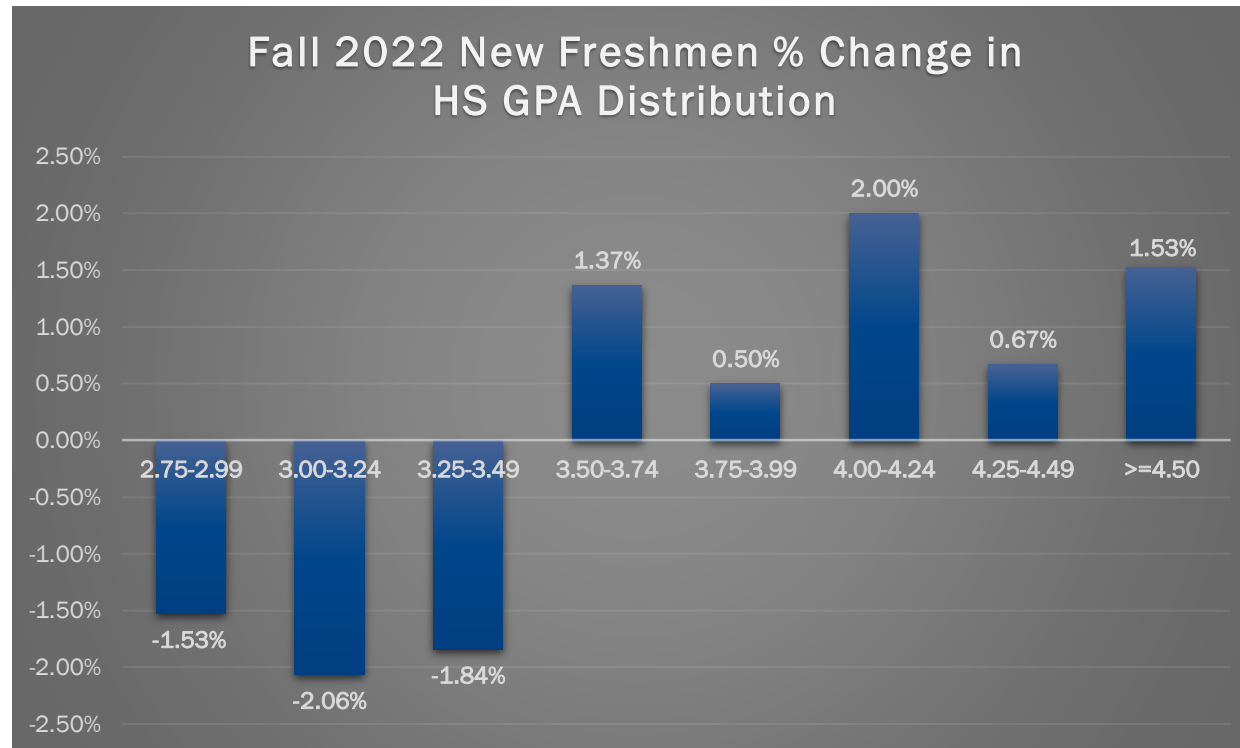

ACADEMIC PROFILE

High School GPA Distribution

TOP 10 MAJORS

Major	Freshman	
	Fall 2022	Fall 2022 %
Nursing (Pre Nursing)	320	10.30%
Biology	290	9.33%
Psychology	226	7.27%
Undeclared	206	6.63%
Management (Business Administration)	146	4.70%
Computer Science	122	3.93%
Kinesiology (Exercise Science)	117	3.76%
Criminal Justice	104	3.35%
Animal Science	93	2.99%
Mechanical Engineering	92	2.96%
Total enrolled freshmen	3,108