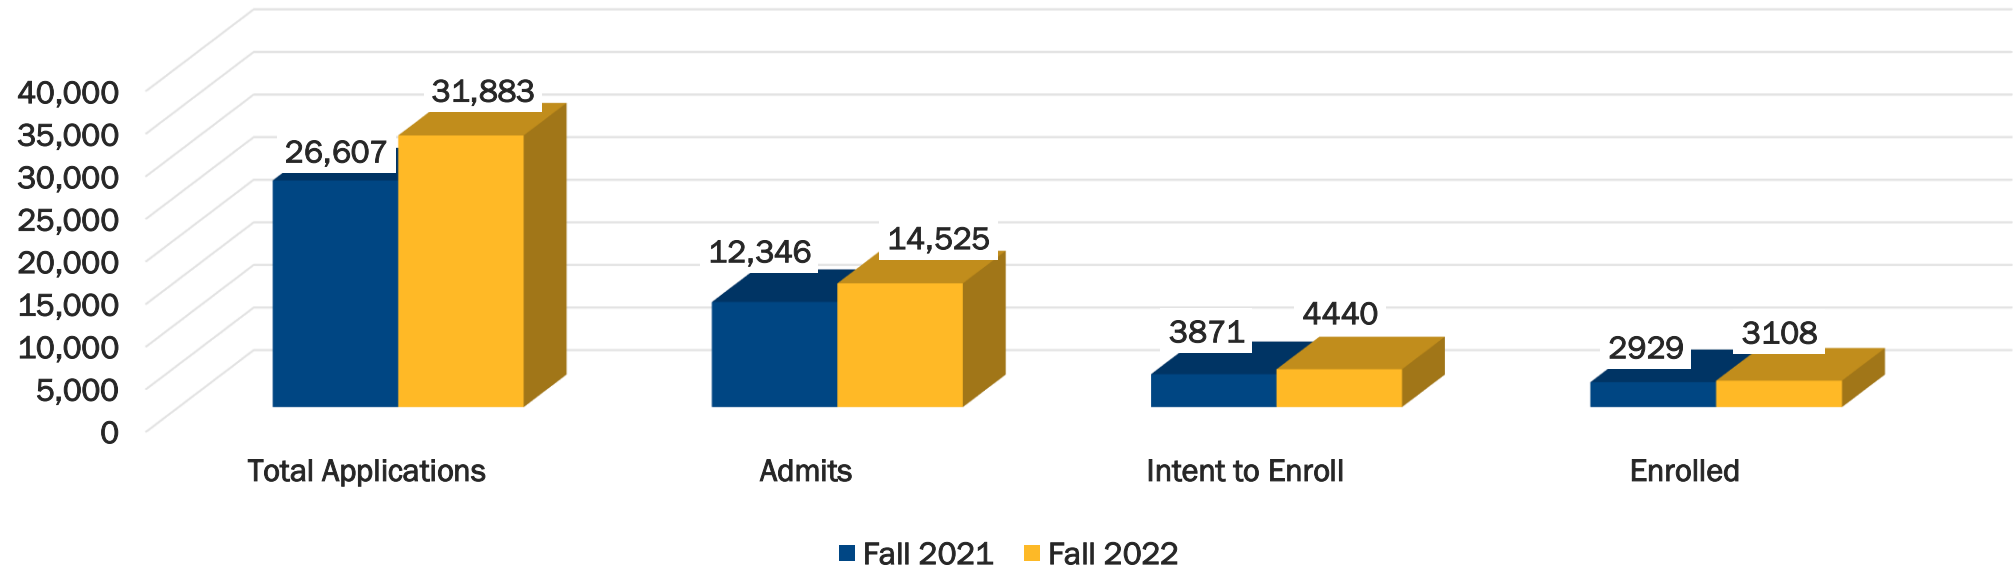

ENROLLMENT CENSUS UPDATE | FALL 2022

Dr. Dawn M. Nail, Interim Associate Vice Provost
Enrollment Management

FALL 2022 ENROLLMENT NUMBER

13,487

Out-of-State Percentage: 39.6%

FINANCIAL AID

- Percentage of Students Receiving Financial Aid: **86%**
- Number of Students Receiving Institutional Scholarships: **3,337**
- Number of Students Self/Full Pay: **2,991** (*Could include 3rd party payments*)
- Average EFC: **\$18,333**

NEW FRESHMEN ADMISSIONS SUMMARY

As of 08/31/22

Fall 2022 New Freshmen Admissions

IS Admit: 5687
OS Admit: 8838

NEW TRANSFER ADMISSIONS SUMMARY

As of 08/31/22

Fall 2022 New Transfer Admissions

NEW FRESHMAN CLASS