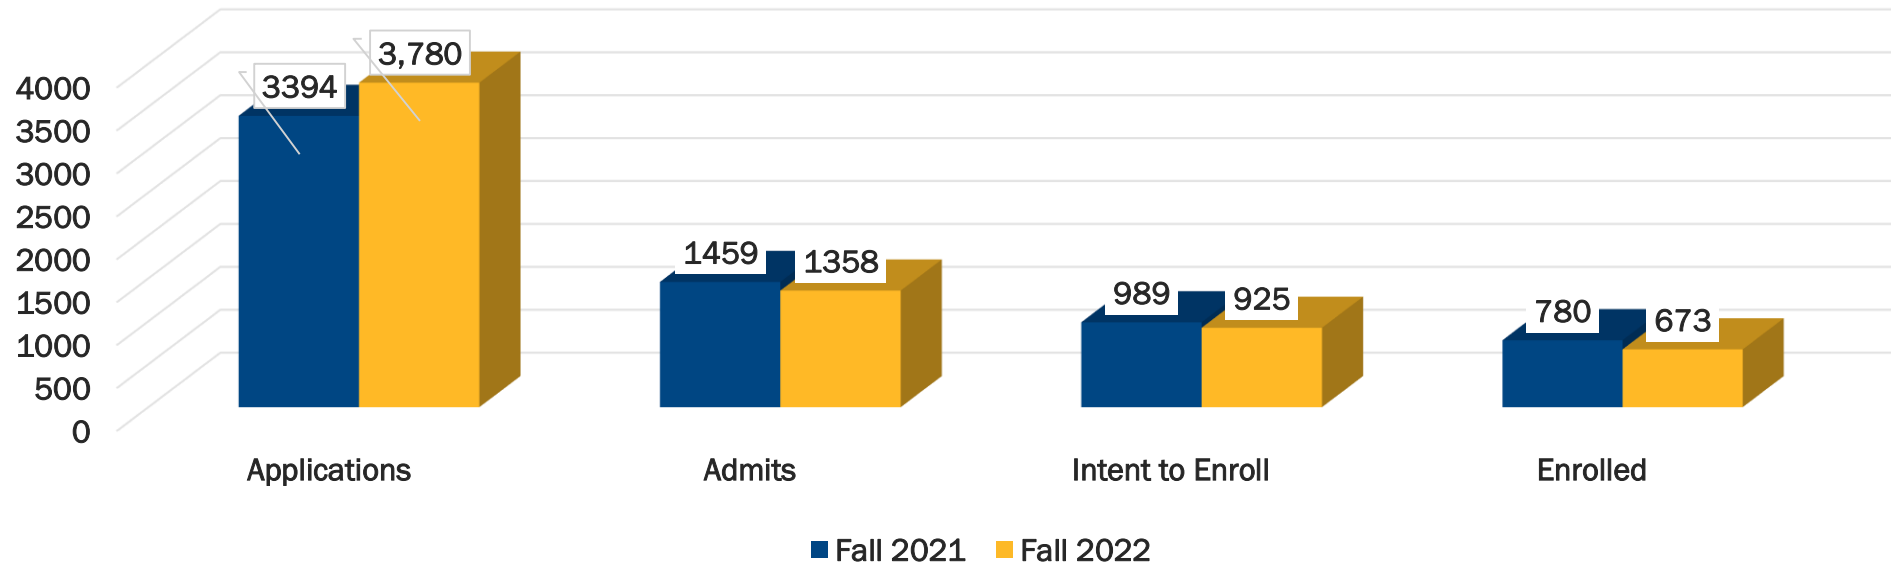

ENROLLMENT CENSUS UPDATE | FALL 2022

Dr. Dawn M. Nail, Interim Associate Vice Provost
Enrollment Management

FALL 2022 ENROLLMENT NUMBER

13,487

Out-of-State Percentage: 39.6%

FINANCIAL AID

- Percentage of Students Receiving Financial Aid: **86%**
- Number of Students Receiving Institutional Scholarships: **3,337**
- Number of Students Self/Full Pay: **2,991** (*Could include 3rd party payments*)
- Average EFC: **\$18,333**

NEW FRESHMEN ADMISSIONS SUMMARY

As of 08/31/22

Fall 2022 New Freshmen Admissions

IS Admit: 5687
OS Admit: 8838

NEW TRANSFER ADMISSIONS SUMMARY

As of 08/31/22

Fall 2022 New Transfer Admissions

NEW FRESHMAN CLASS

AGG
IESDO

ACADEMIC PROFILE

Grade Point Average

3.77

- 33% of new freshmen have a GPA of 4.0 or higher
- 179 new freshman have a GPA of 4.5 or higher
- Most new freshmen enrollees – 41% - are in the 3.50-3.99 range
- 25 Valedictorians