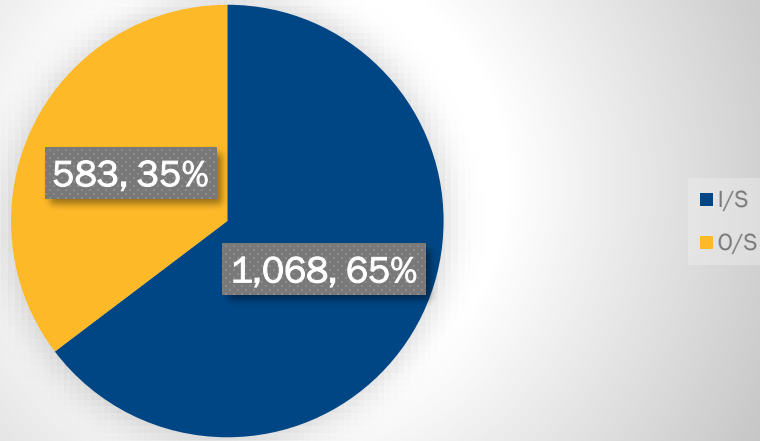

GRADUATE ENROLLMENT

As of August 30, 2022

GRADUATE ENROLLMENT BY COLLEGE

As of August 30, 2022

Graduate Enrollment By College

Residency

Gender

Race/Ethnicity

Campus/Online

INTERNATIONAL STUDENTS

Fall 2021 I-20s Issued (126)

International Graduate Student Enrollment

Graduate Students with I-20s Issued for Fall 2022 (171)

NEW GRADUATE PROGRAMS

Two New Graduate Degree Programs – Beginning Fall 2022