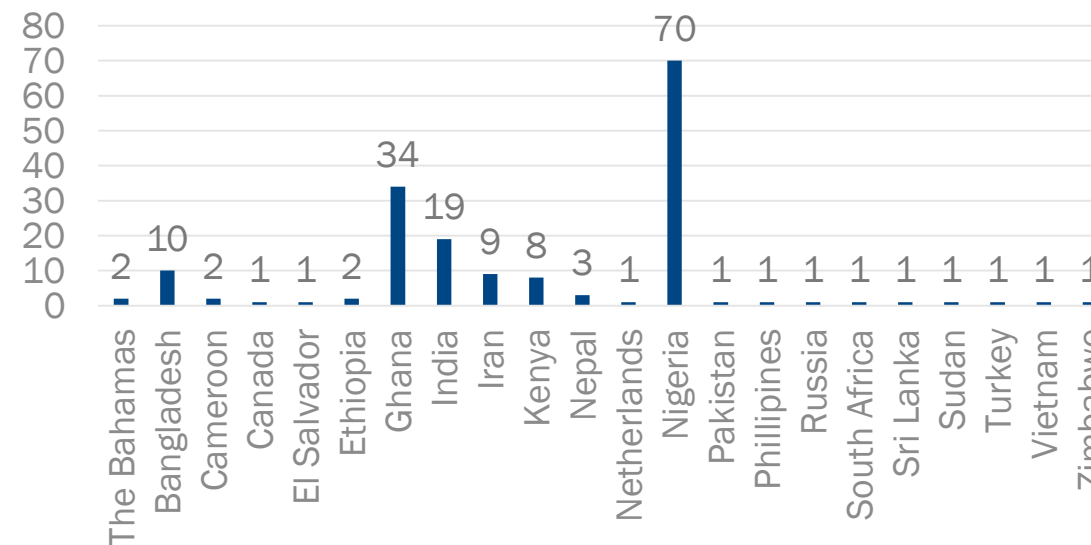

Campus/Online

INTERNATIONAL STUDENTS

Fall 2021 I-20s Issued (126)

International Graduate Student Enrollment

Graduate Students with I-20s Issued for Fall 2022 (171)

NEW GRADUATE PROGRAMS

Two New Graduate Degree Programs – Beginning Fall 2022