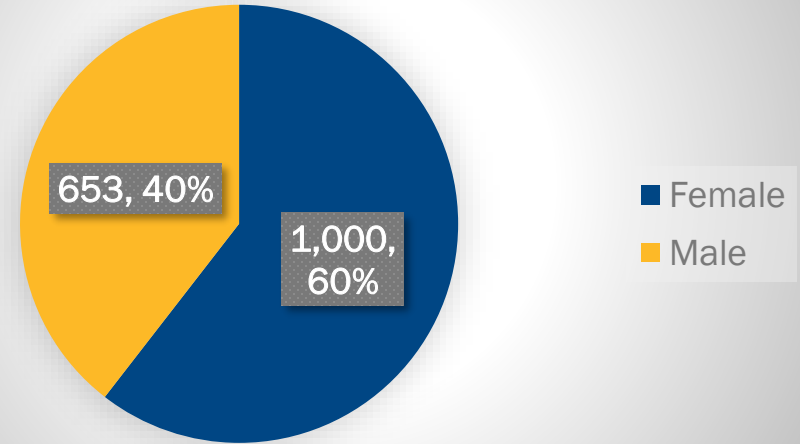

GRADUATE ENROLLMENT

As of August 30, 2022

GRADUATE ENROLLMENT BY COLLEGE

As of August 30, 2022

Graduate Enrollment By College

Residency

Gender

Race/Ethnicity

Campus/Online

INTERNATIONAL STUDENTS

Fall 2021 I-20s Issued (126)

International Graduate Student Enrollment

Graduate Students with I-20s Issued for Fall 2022 (171)

NEW GRADUATE PROGRAMS

Two New Graduate Degree Programs – Beginning Fall 2022