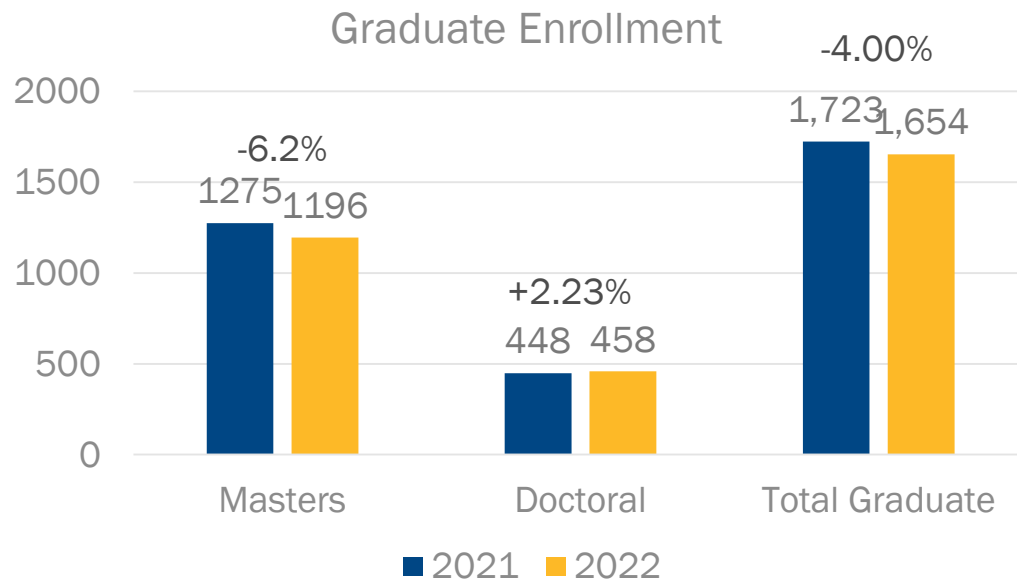

GRADUATE ENROLLMENT UPDATE

AGG
IES **DO**

Matthew McCullough, Associate Dean for Graduate Enrollment

Clay Gloster, Jr., Vice Provost for Graduate Research and Dean of the Graduate College
Board of Trustees Meeting
09/30/2022

GRADUATE ENROLLMENT

As of August 30, 2022

GRADUATE ENROLLMENT BY COLLEGE

As of August 30, 2022

Graduate Enrollment By College

Residency

Gender

Race/Ethnicity