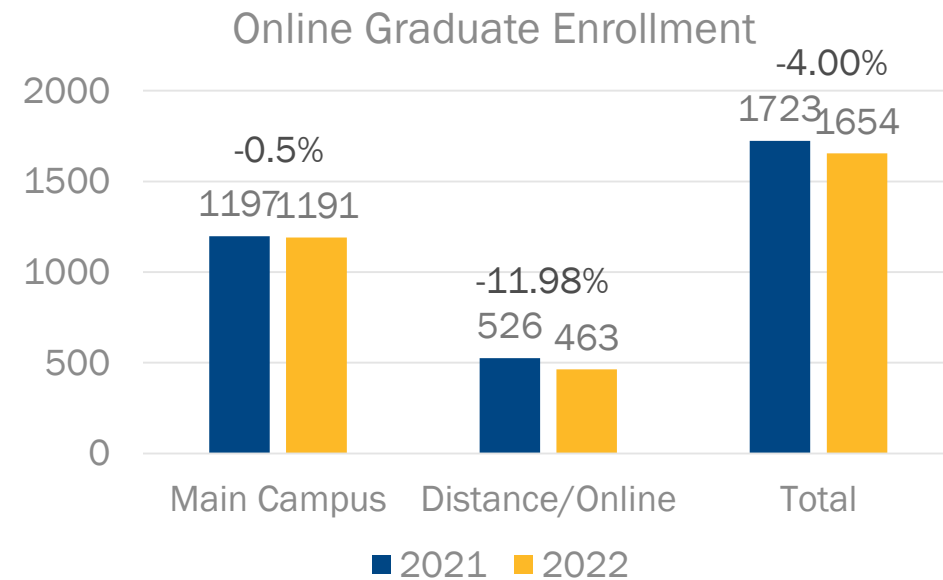

GRADUATE ENROLLMENT UPDATE

AGG
IES **DO**

Matthew McCullough, Associate Dean for Graduate Enrollment

Clay Gloster, Jr., Vice Provost for Graduate Research and Dean of the Graduate College
Board of Trustees Meeting
09/30/2022

GRADUATE ENROLLMENT

As of August 30, 2022

GRADUATE ENROLLMENT BY COLLEGE

As of August 30, 2022

Graduate Enrollment By College

Residency

Gender

Race/Ethnicity