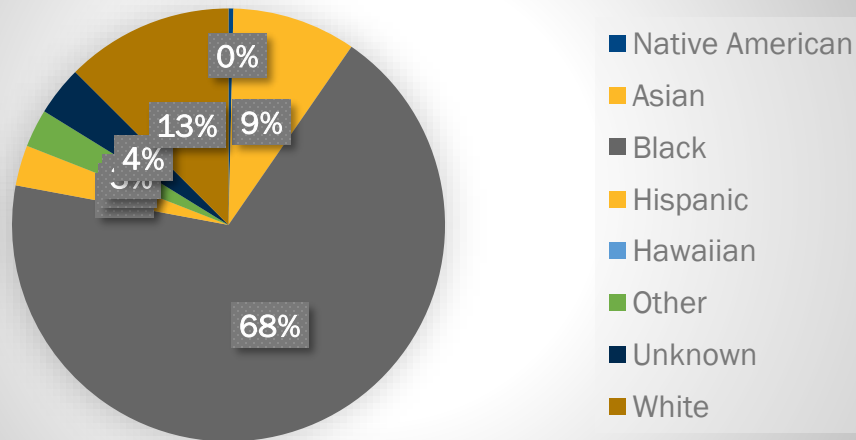

GRADUATE ENROLLMENT

As of August 30, 2022

GRADUATE ENROLLMENT BY COLLEGE

As of August 30, 2022

Graduate Enrollment By College

Residency

Gender

Race/Ethnicity

Campus/Online

INTERNATIONAL STUDENTS

Fall 2021 I-20s Issued (126)

International Graduate Student Enrollment

Graduate Students with I-20s Issued for Fall 2022 (171)

NEW GRADUATE PROGRAMS

Two New Graduate Degree Programs – Beginning Fall 2022