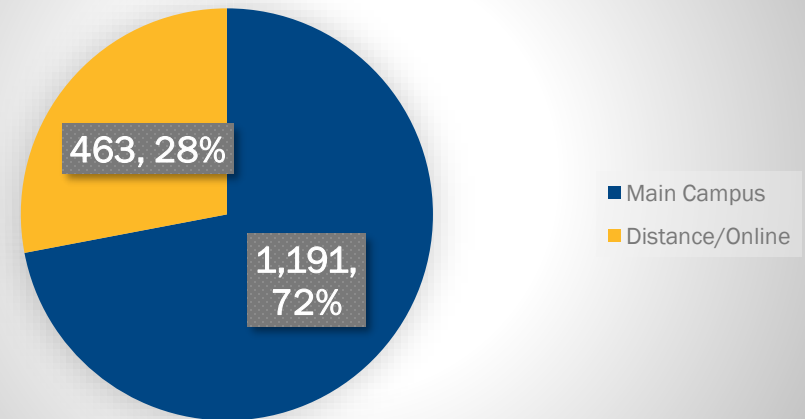

GRADUATE ENROLLMENT

As of August 30, 2022

GRADUATE ENROLLMENT BY COLLEGE

As of August 30, 2022

Graduate Enrollment By College

Residency

Gender

Race/Ethnicity

Campus/Online

INTERNATIONAL STUDENTS

Fall 2021 I-20s Issued (126)

International Graduate Student Enrollment

Graduate Students with I-20s Issued for Fall 2022 (171)

NEW GRADUATE PROGRAMS

Two New Graduate Degree Programs – Beginning Fall 2022