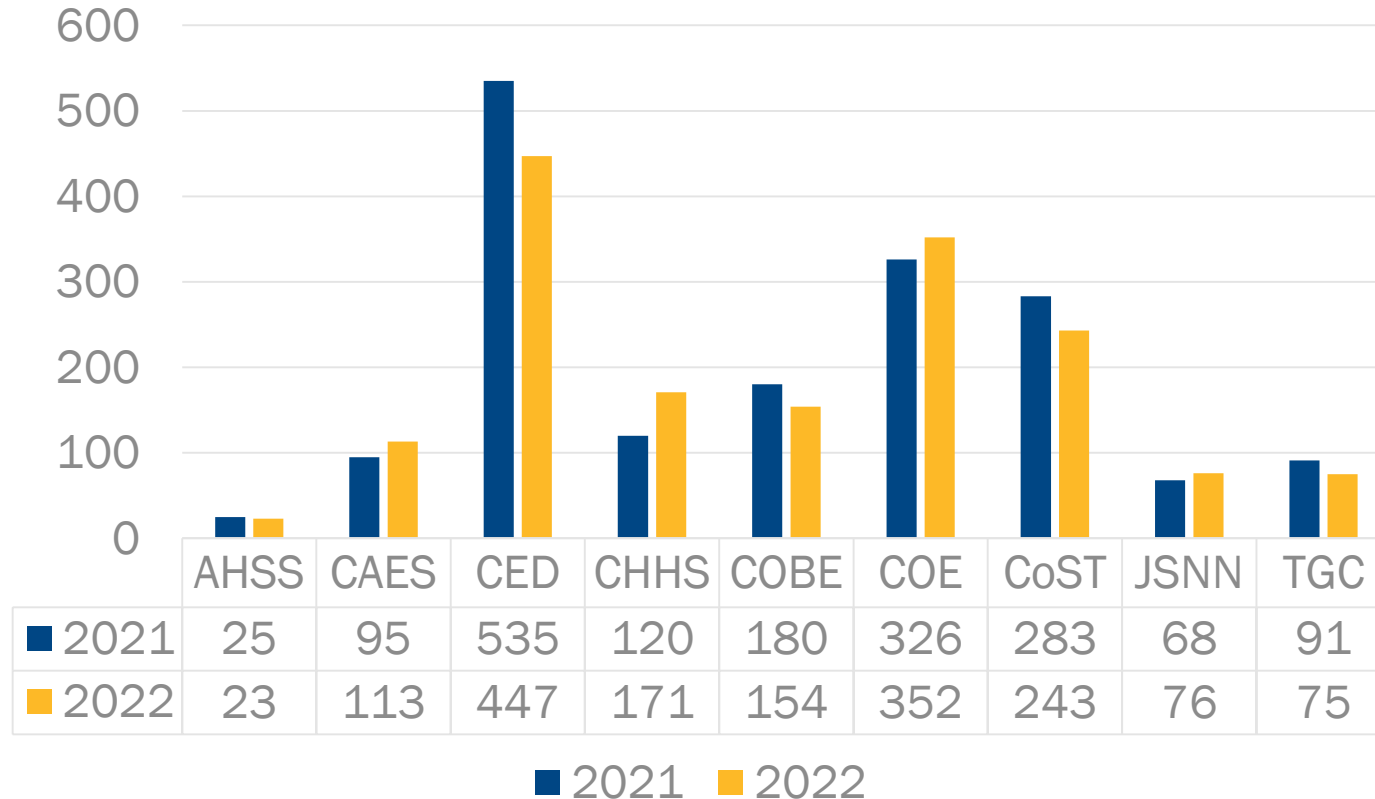

GRADUATE ENROLLMENT

As of August 30, 2022

GRADUATE ENROLLMENT BY COLLEGE

As of August 30, 2022

Graduate Enrollment By College

Residency

Gender

Race/Ethnicity

Campus/Online

INTERNATIONAL STUDENTS

Fall 2021 I-20s Issued (126)

International Graduate Student Enrollment

Graduate Students with I-20s Issued for Fall 2022 (171)

NEW GRADUATE PROGRAMS

Two New Graduate Degree Programs – Beginning Fall 2022